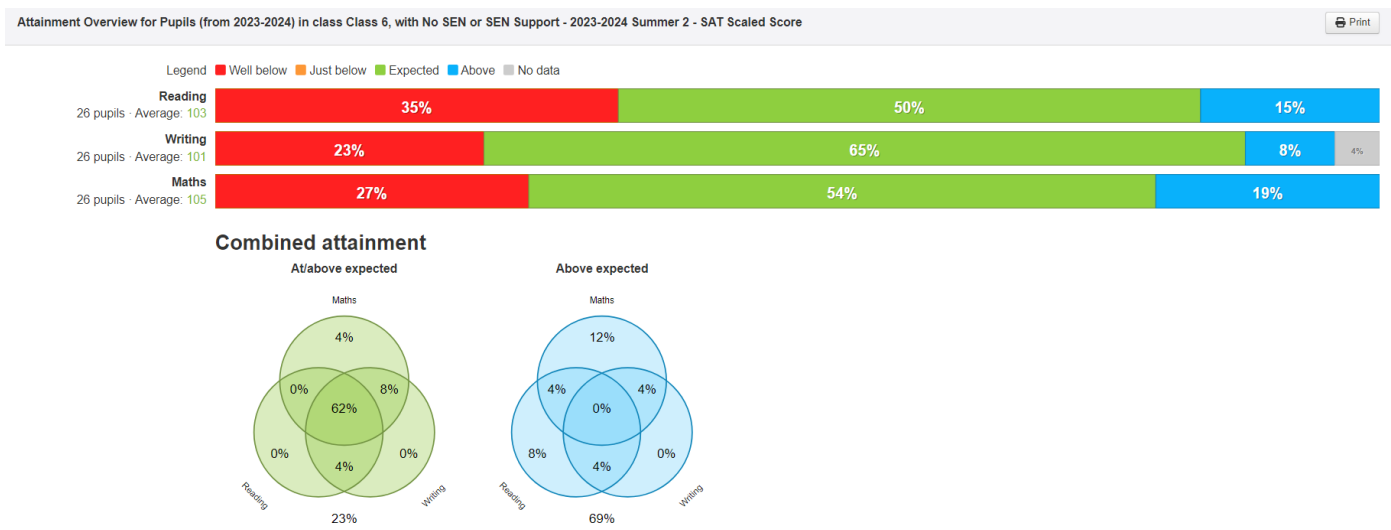

Enhanced Resource Provision Disaggregated Data Comparison 2024

Year 6 SATs

Year 6 SATs Disaggregated

Y1 Phonics Screening Check

Attainment Overview for Pupils (from 2023-2024) in class Class 1 - 2023-2024 Summer 2 - Phonics Score

Print

Legend ■ Well below ■ Just below ■ Expected ■ Above ■ No data

Y1 Phonics Screening Check Disaggregated

Attainment Overview for Pupils (from 2023-2024) in class Class 1, with No SEN or SEN Support - 2023-2024 Summer 2 - Phonics Score