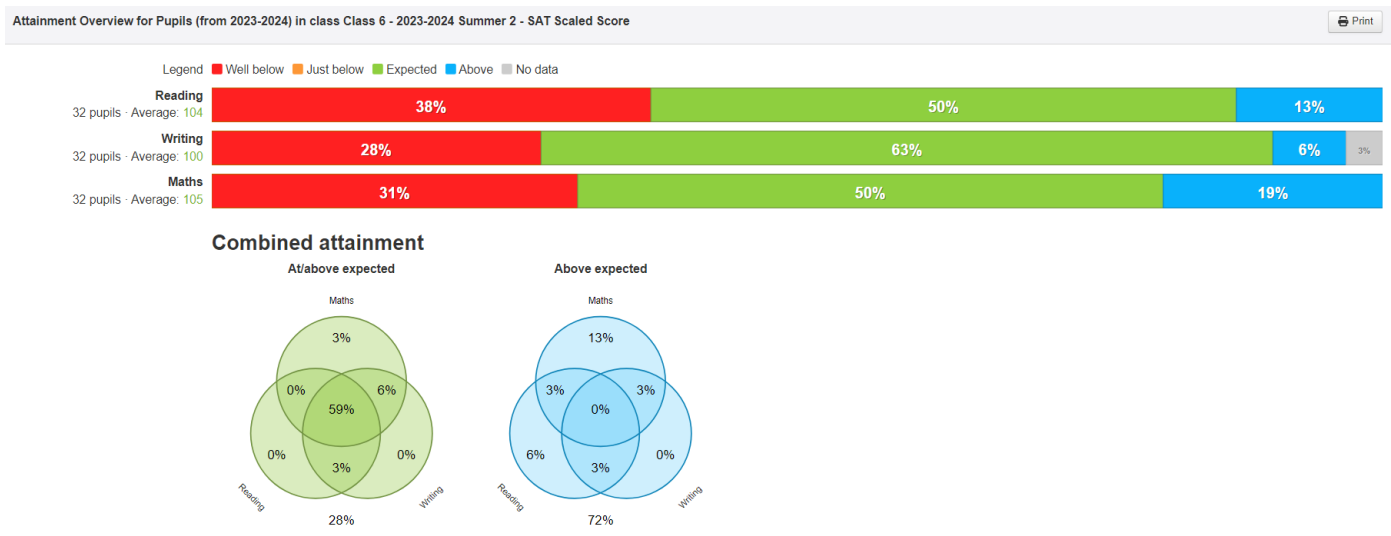

Enhanced Resource Provision Disaggregated Data Comparison 2024

Year 6 SATs

Year 6 SATs Disaggregated

Y1 Phonics Screening Check

Attainment Overview for Pupils (from 2023-2024) in class Class 1 - 2023-2024 Summer 2 - Phonics Score

Print

Legend ■ Well below ■ Just below ■ Expected ■ Above ■ No data

Y1 Phonics Screening Check Disaggregated

Attainment Overview for Pupils (from 2023-2024) in class Class 1, with No SEN or SEN Support - 2023-2024 Summer 2 - Phonics Score